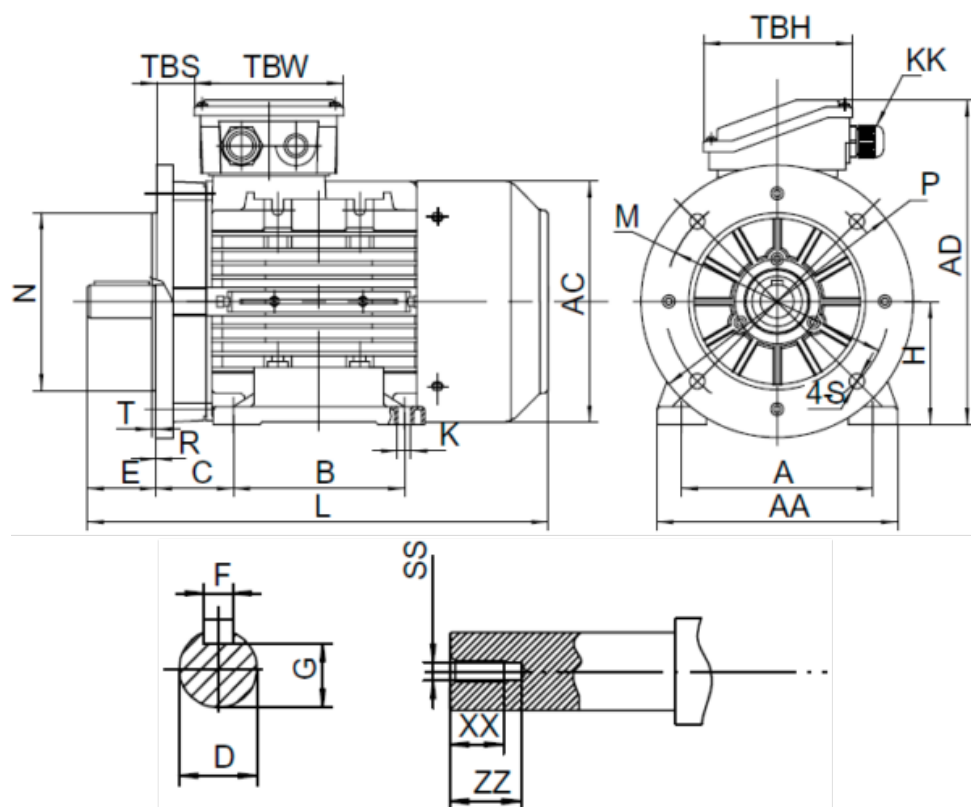

Data Sheet

Article number: 2518000752170140

Description: Kleedrive T3A 713-2 0.75kw 2800 rpm UL/CSA
3x230/400V 50 HZ IP55 B35 Eff=80,7%

Measures

A = 112	F = 5	TBW = 98
AA = 140	G = 11	XX = 12
AC = Ø138	H = 71	ZZ = 17
AD = 186	HD = 115	
B = 90	L = 245	
C = 45	SS = M5	
D = Ø14	TBH = 98	
E = 30	TBS = 16	